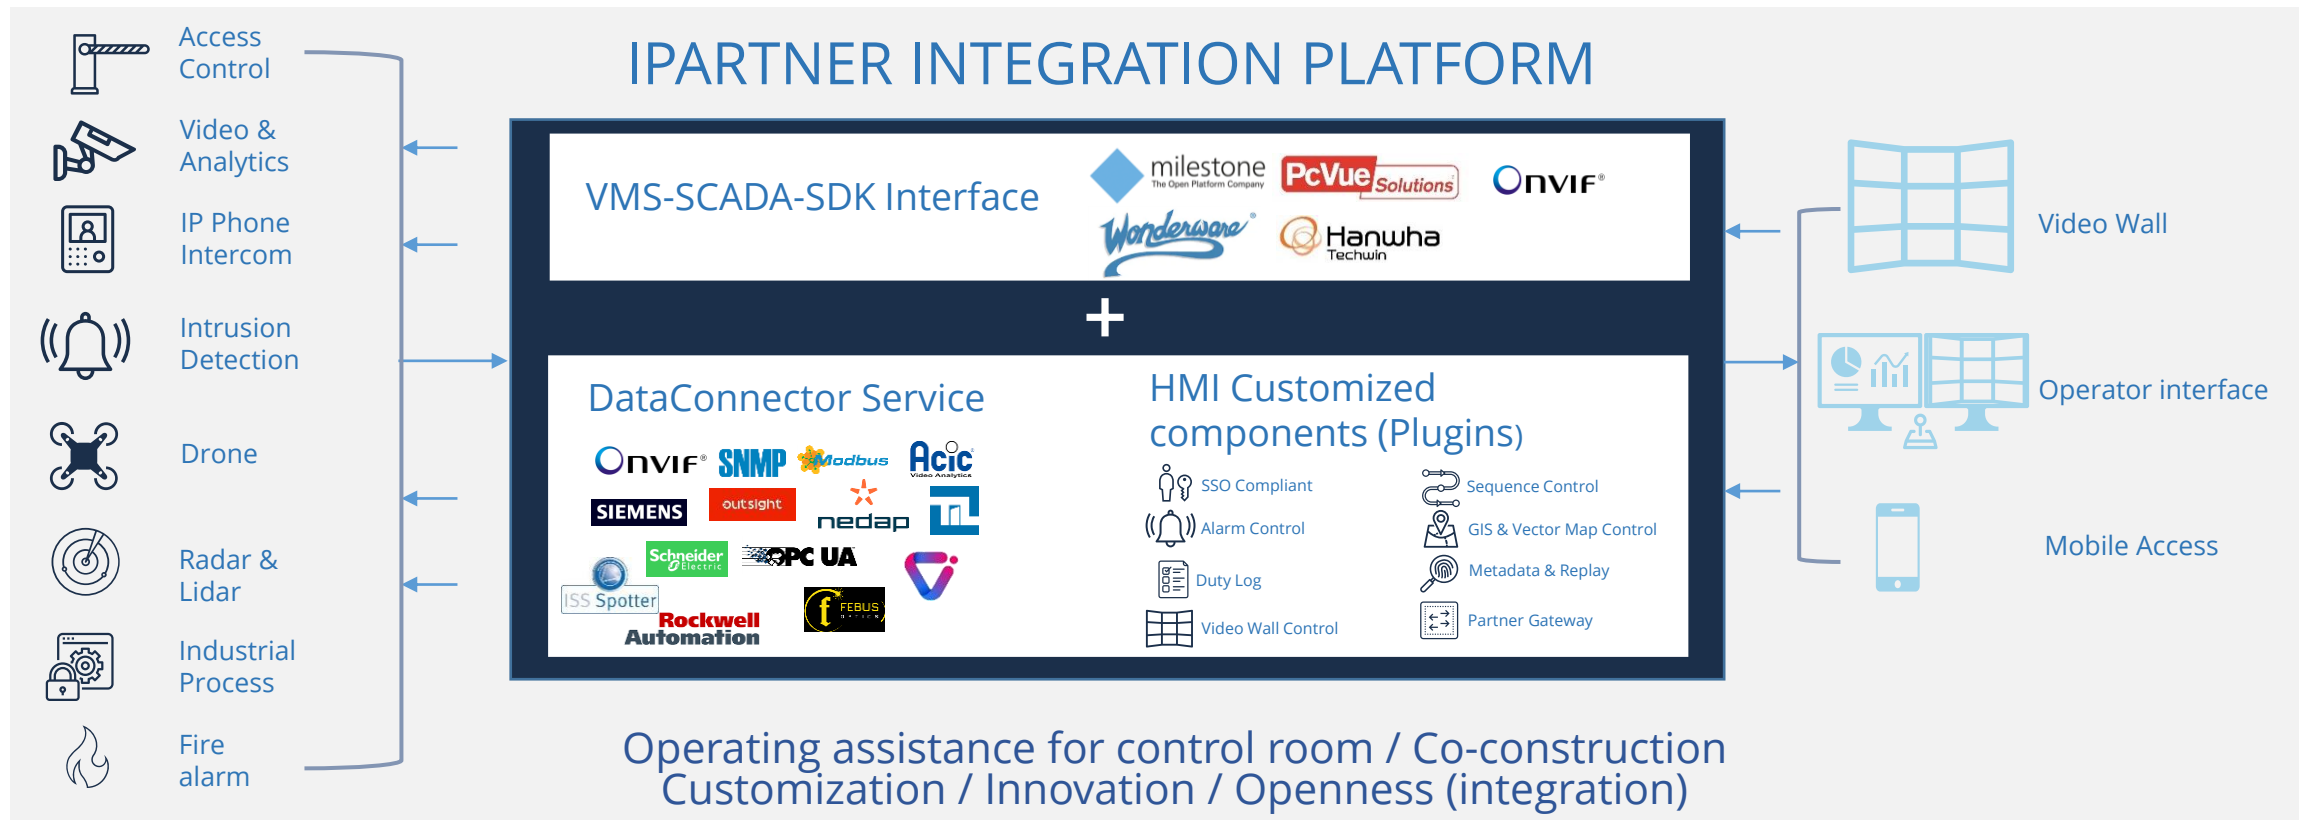

MODULAR UNIFIED SUPERVISION PLATFORM

Dedicated to the territories and critical infrastructures security

Your Expert Partner

IPARTNER allows you to optimize your customer solution by making the systems cooperative...

*Surveillance and protection
of critical infrastructures*

Water desalination plant

Smartcity

Transport network

Airport

Seaport

Solar farm

...

IPARTNER allows you to optimize your customer solution by making the systems cooperative by offering a modular platform solution for supervision, service...

IPARTNER allows you to optimize your customer solution by making the systems cooperative by offering a modular platform solution for supervision, service and by creating a link